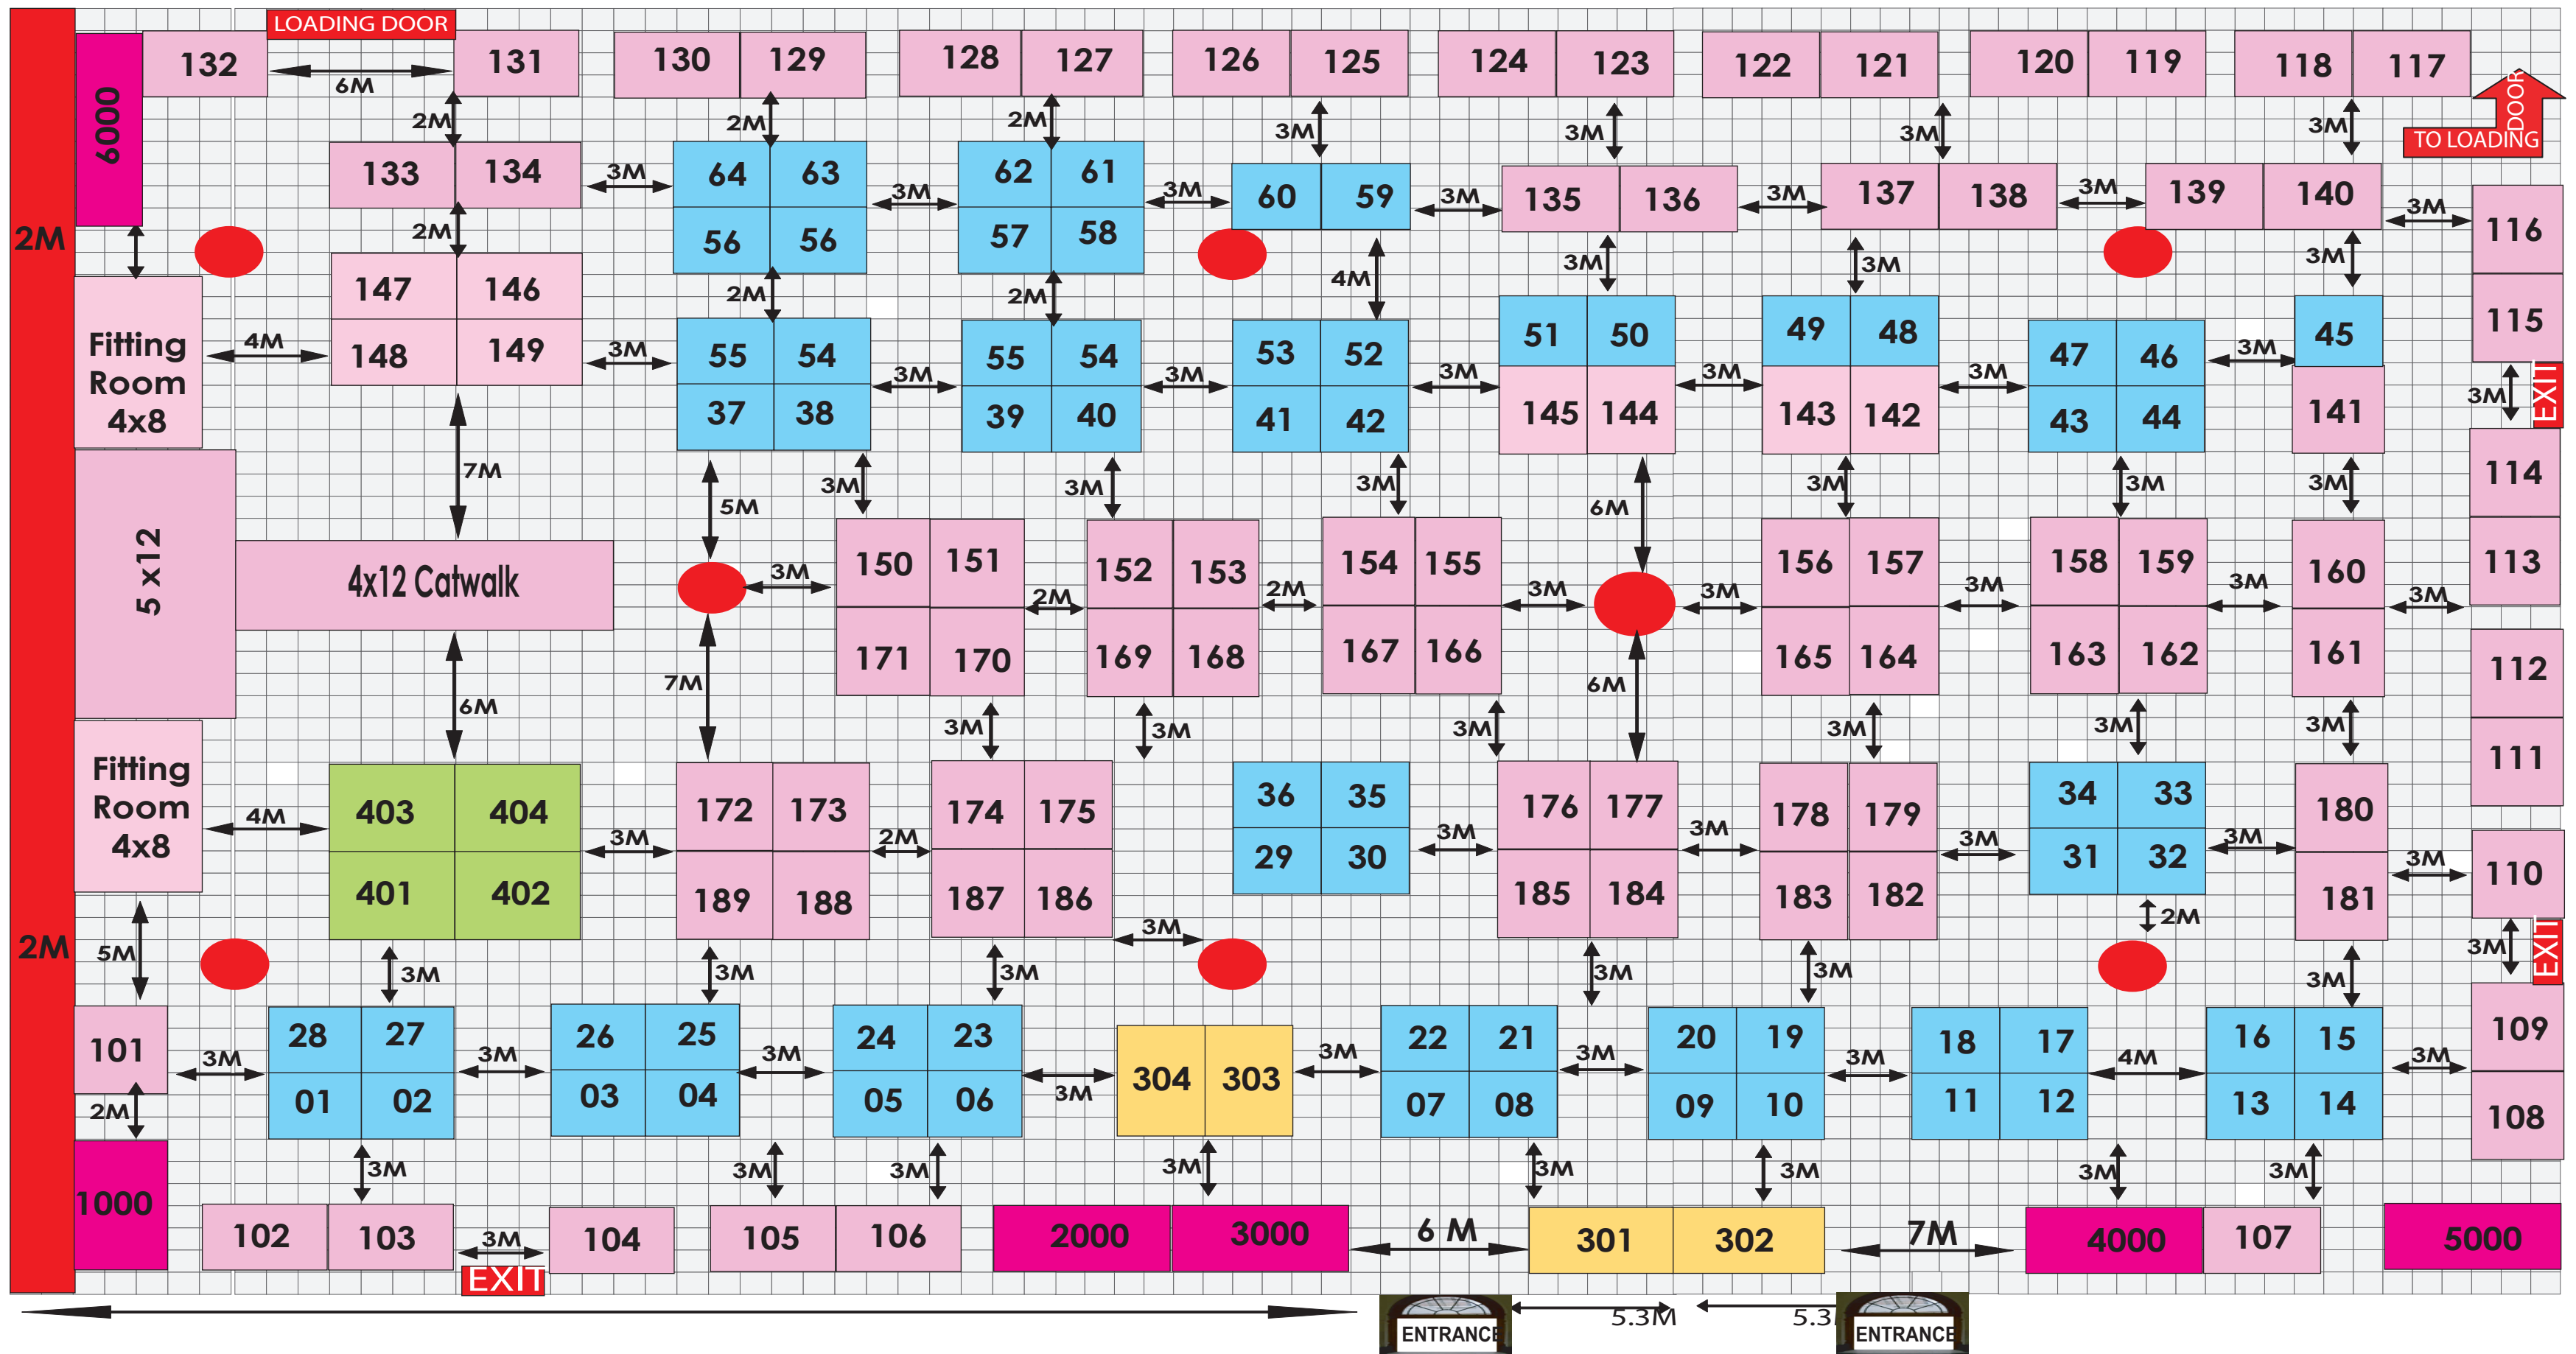

"NEWLOOK" The 3rd Beauty & Fashion Show Exhibition

A I-Ain Convention Center - Wedding Hall

Khabisi- Al-Ain City - U . A . E.

on January 10 to 15 - 2011

البدر لتنظيم المعارض
AL BADER EXHIBITION ORGANIZERS

84M

Participation package; Space & Shell Scheme Stand:
 (9 sqm) for AED 9,000 (US\$ 2,459)
 (12 sqm) for AED 12,000 (US \$3,279)
 AED 1,000 per SQM (Space and ShellScheme)

Shell Scheme stand includes for each : White Panel, Fascia with company name and stand number, Socket 220 V, 3 Spotlights each (100w), Table, 2 Chairs, Dustbin, Ashtray. Stand Furniture to be hired separately
 Electrical Connection Dhs.500 for 16Amp Single Phase Only. Extra payments for power supply upgrade.